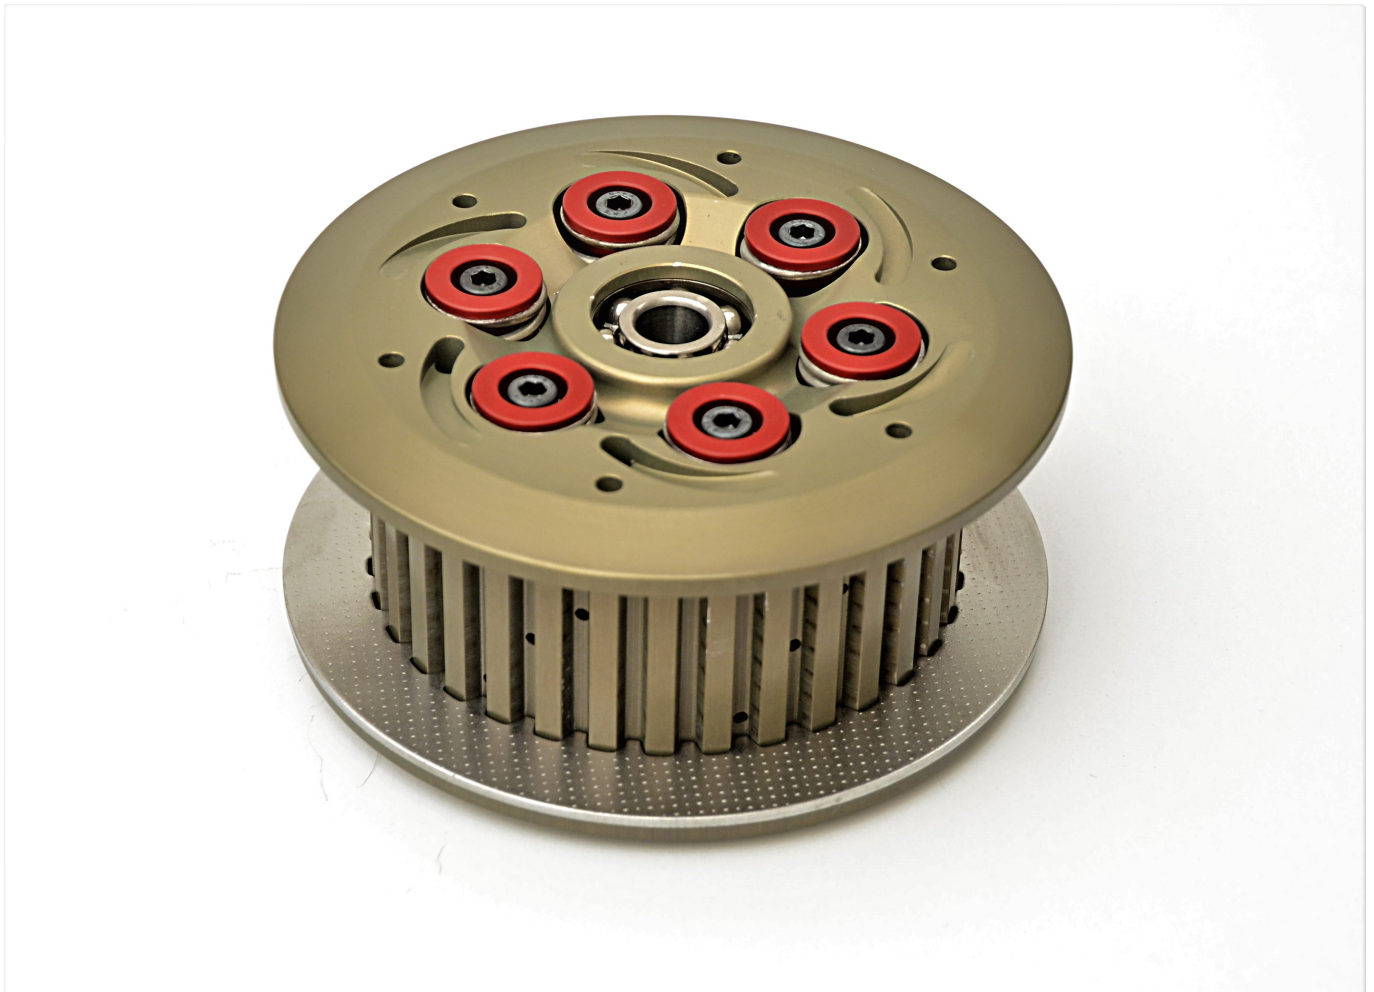

Slipper clutch for motorbike YAMAHA R1 2015

Slipper clutch for motorbike YAMAHA R1 2015

TSS slipper clutch for motorcycle YAMAHA R1 2015

Rating: Not Rated Yet

Price

[Ask a question about this product](#)

Description

Mounting instructions

[YAMAHA R1 2015 22103C Mounting Instructions](#)