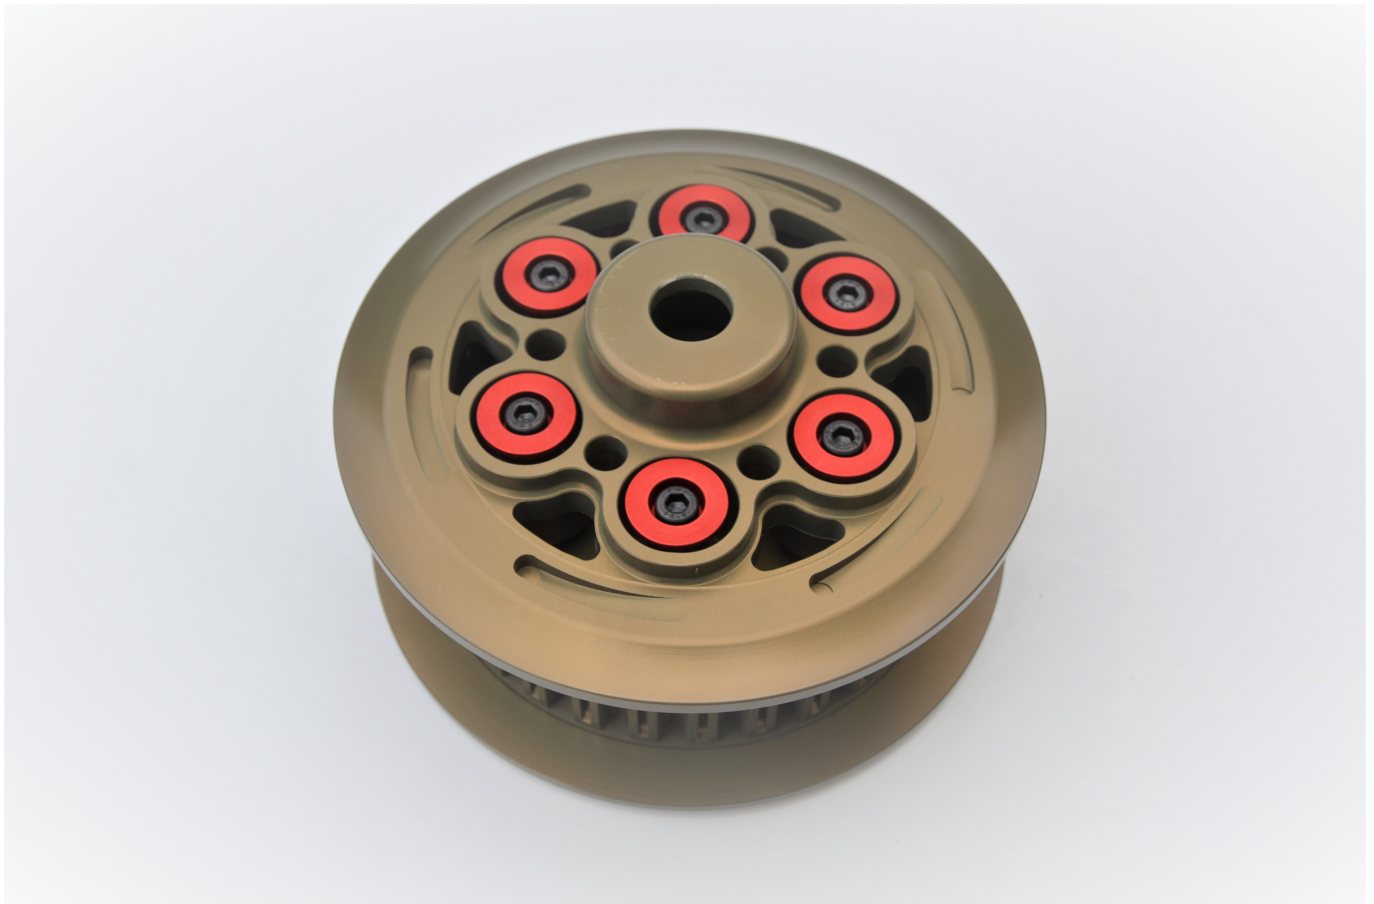

Slipper clutch for motorbike KAWASAKI ZRX 1200

Slipper clutch for motorbike KAWASAKI ZRX 1200

TSS slipper clutch for motorcycle KAWASAKI ZRX 1200

Rating: Not Rated Yet

Price

[Ask a question about this product](#)